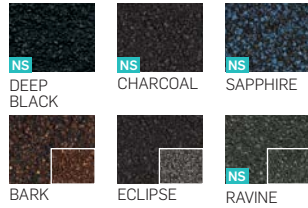

ASHWOOD

BURGUNDY

CEDAR

CHARCOAL

CHESTNUT

DARK SILVER

DEEP BLACK

FOREST GREEN

**BARK**  
BASE COLOUR

**PATCH**

**ECLIPSE**  
BASE COLOUR

**PATCH**

**OLD**  
BASE COLOUR

**PATCH**

**PATINA ROSSO**  
BASE COLOUR

**PATCH**

**RAVINE**  
BASE COLOUR

**PATCH**

**RUSTIQUE**  
BASE COLOUR

**PATCH**

Standard Colour (SL1 + SL2)  
 Non-standard colour (SL3)  
 Please see our Service Level policy.

Every effort has been made to accurately reproduce colours, but, for technical reasons connected with colour reproduction, printed colours may differ from actual product colours. Please refer to actual colour samples before purchasing.